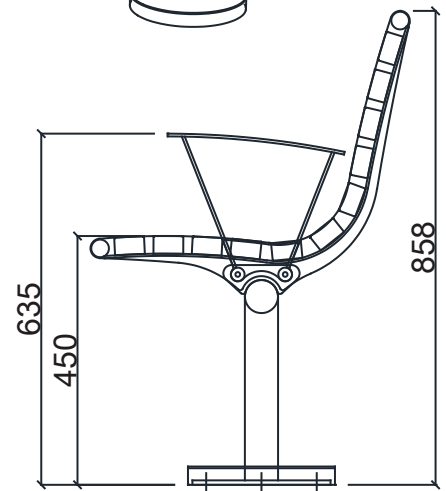

Model no: CAB-870-6

- Material:** Constructed with 100% recycled plastic wood and framed with galvanized steel
- Finish:** Steel components are electrocoated with anti-corrosion treatment, and finished with UV resistant Canaan 5 Steps Powder Coating electrostatically
- Installation:** Surface mounted: holes are pre-drilled in each foot for securing to base
- Specification:** Choice of powdercoat and recycled plastic wood color
- Options:** Stainless steel memorial plaque available

Dimensions: Length: 76.5" / 1944 mm
 Width: 22.8" / 578 mm
 Height: 33.8" / 858 mm

Top View

Side View

<p>Proprietary and confidential</p> <p>All the information contained in this drawing is the property of Canaan Inc. Reproduction of the drawing in whole or in part is prohibited without the written consent of Canaan Inc. Copyright © 2016 Canaan Inc. All rights reserved.</p>	<p>Unless otherwise specified</p> <p>All measurements are in mm; all measurements are also preliminary and may vary from final plans. We reserve the right to improve, alter or discontinue specifications without notice.</p>	
---	---	---