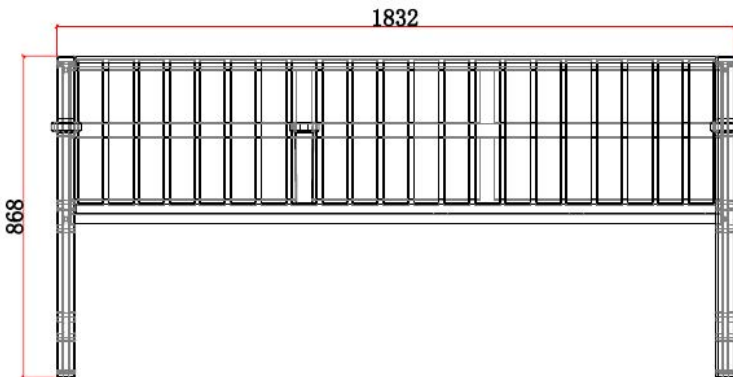

Model no: CAB-710

- Material:** Constructed with 100% recycled plastic wood and cast aluminum ends.
Finish: Metal components are electrocoated with anti-corrosion UV resistant powder coating finish.
Installation: Surface mounted: holes are pre-drilled in each foot for securing to base.
Specification: Choice of powdercoating colors and recycled plastic slats colors.
Options: Memorial plaques are available.

Dimensions: Length: 72" / 1832 mm
 Width: 24.7" / 627 mm
 Height: 34.3" / 870 mm
 Weight: 185 lbs. / 84 kg

Top View

Front View

Side View

Proprietary and confidential

All the information contained in this drawing is the property of Canaan Inc. Reproduction of the drawing in whole or in part is prohibited without the written consent of Canaan Inc. Copyright © 2016 Canaan Inc. All rights reserved.