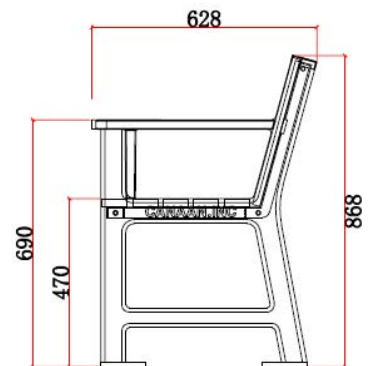

Model no: CAB-710

- Material:** Constructed with 100% recycled plastic wood and cast aluminum ends.
Finish: Metal components are electrocoated with anti-corrosion UV resistant powder coating finish.
Installation: Surface mounted: holes are pre-drilled in each foot for securing to base.
Specification: Choice of powdercoating colors and recycled plastic slats colors.
Options: Memorial plaques are available.

Dimensions: Length: 72" / 1832 mm
 Width: 24.7" / 627 mm
 Height: 34.3" / 870 mm
 Weight: 185 lbs. / 84 kg

Top View

Front View

Side View

Proprietary and confidential

All the information contained in this drawing is the property of Canaan Inc. Reproduction of the drawing in whole or in part is prohibited without the written consent of Canaan Inc. Copyright © 2016 Canaan Inc. All rights reserved.

Unless otherwise specified

All measurements are in mm; all measurements are also preliminary and may vary from final plans. We reserve the right to improve, alter or discontinue specifications without notice.