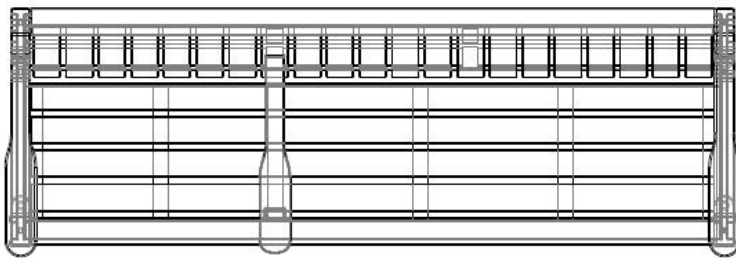

Model no: CAB-710

- Material:** Constructed with 100% recycled plastic wood and cast aluminum ends.
Finish: Metal components are electrocoated with anti-corrosion UV resistant powder coating finish.
Installation: Surface mounted: holes are pre-drilled in each foot for securing to base.
Specification: Choice of powdercoating colors and recycled plastic slats colors.
Options: Memorial plaques are available.

Dimensions: Length: 72" / 1832 mm
 Width: 24.7" / 627 mm
 Height: 34.3" / 870 mm
 Weight: 185 lbs. / 84 kg

Top View

Front View

Side View

Proprietary and confidential

All the information contained in this drawing is the property of Canaan Inc. Reproduction of the drawing in whole or in part is prohibited without the written consent of Canaan Inc. Copyright © 2016 Canaan Inc. All rights reserved.