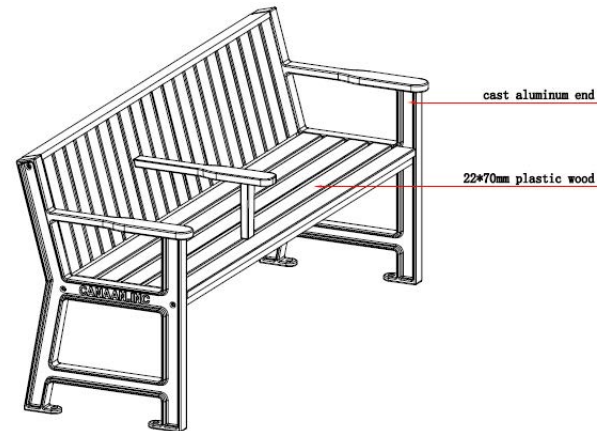

Model no: CAB-710

- Material:** Constructed with 100% recycled plastic wood and cast aluminum ends.
Finish: Metal components are electrocoated with anti-corrosion UV resistant powder coating finish.
Installation: Surface mounted: holes are pre-drilled in each foot for securing to base.
Specification: Choice of powdercoating colors and recycled plastic slats colors.
Options: Memorial plaques are available.

Dimensions: Length: 72" / 1832 mm
 Width: 24.7" / 627 mm
 Height: 34.3" / 870 mm
 Weight: 185 lbs. / 84 kg

Top View

Front View

Side View

Proprietary and confidential

All the information contained in this drawing is the property of Canaan Inc. Reproduction of the drawing in whole or in part is prohibited without the written consent of Canaan Inc. Copyright © 2016 Canaan Inc. All rights reserved.