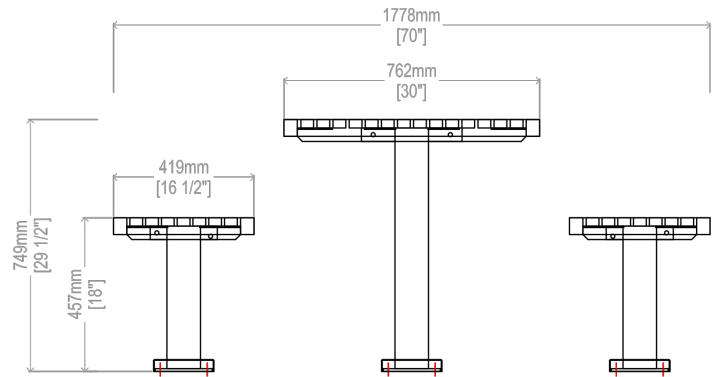

Front View

Side View

Table Length: 72" / 1830 mm    Table Width: 30" / 762 mm    Table Height: 29 1/2" / 749 mm  
 Seat Length: 72" / 1830 mm    Seat Width: 16 1/2" / 419 mm    Seat Height: 18" / 457 mm  
 Weight: 451.9 lbs. / 205 kg

**Unless otherwise specified**

All measurements are in mm; all measurements are also preliminary and may vary from final plans. We reserve the right to improve, alter or discontinue specifications without notice.