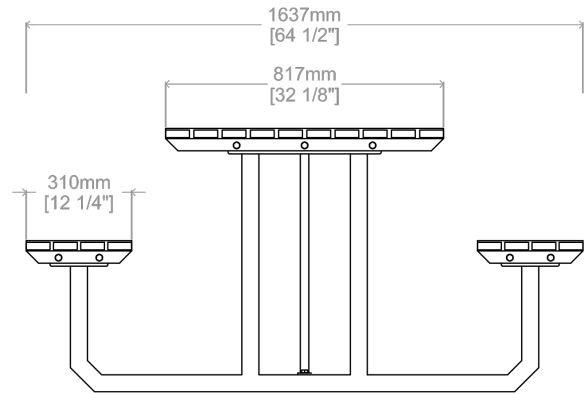

Front View

Side View

Table Length: 72 1/2" / 1840 mm Table Width: 32 1/8" / 817 mm Table Height: 29 7/8" / 760 mm
 Seat Length: 72 1/2" / 1840 mm Seat Width: 12 1/4" / 310 mm Seat Height: 16 7/8" / 430 mm
 Weight: 198.4 lbs. / 90 kg

Unless otherwise specified

All measurements are in mm; all measurements are also preliminary and may vary from final plans. We reserve the right to improve, alter or discontinue specifications without notice.