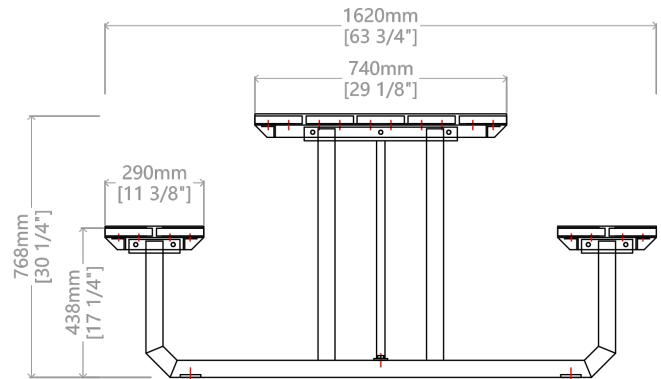

Front View

Side View

Table Length: 72 1/2" / 1840 mm    Table Width: 29 1/8" / 740 mm    Table Height: 30 1/4" / 768 mm  
 Seat Length: 72 1/2" / 1840 mm    Seat Width: 11 3/8" / 290 mm    Seat Height: 17 1/4" / 438 mm  
 Weight: 198.4 lbs. / 90 kg

**Unless otherwise specified**

All measurements are in mm; all measurements are also preliminary and may vary from final plans. We reserve the right to improve, alter or discontinue specifications without notice.