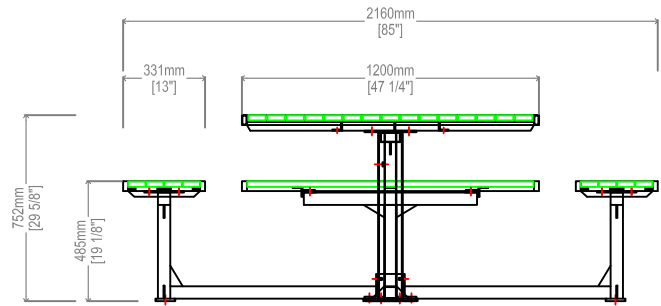

Top View

Side View

Total Length: 85" / 2160 mm Weight: 298 lbs. / 135.5 kg

Table Length: 47 1/4" / 1200 mm Table Height: 29 5/8" / 752 mm

Seat Length: 47 1/4" / 1200 mm Seat Width: 13" / 331 mm Seat Height: 19 1/8" / 485 mm

### Installation:

Surface mounted: holes are pre-drilled on each foot for securing to base.

#### Unless otherwise specified

All measurements are in mm; all measurements are also preliminary and may vary from final plans. We reserve the right to improve, alter or discontinue specifications without notice.