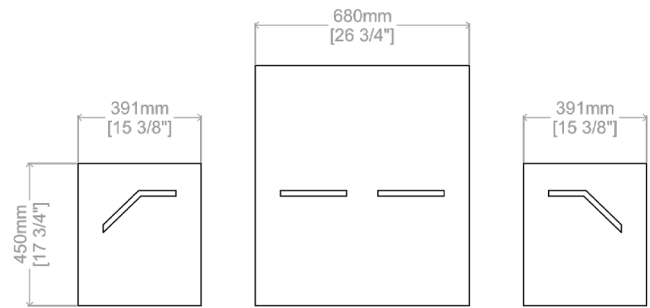

Front View

Side View

Weight: 450 lbs. / 204.1 kg

Table Length: 72" / 1830 mm    Table Width: 26 3/4" / 680 mm    Table Height: 29 7/8" / 760 mm  
 Seat Length: 72" / 1830 mm    Seat Width: 15 3/8" / 391 mm    Seat Height: 17 3/4" / 450 mm

**Unless otherwise specified**

All measurements are in mm; all measurements are also preliminary and may vary from final plans. We reserve the right to improve, alter or discontinue specifications without notice.