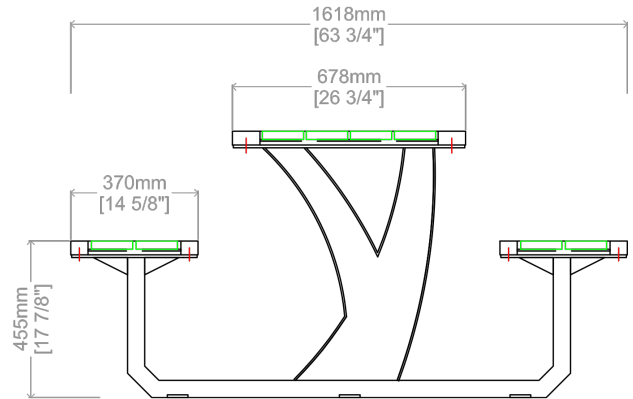

Front View

Side View

Weight: 305 lbs. / 138.3 kg

Table Length: 72" / 1830 mm Table Width: 26 3/4" / 678 mm Table Height: 30 1/2" / 744 mm

Seat Length: 72" / 1830 mm Seat Width: 14 5/8" / 370 mm Seat Height: 17 7/8" / 455 mm

Unless otherwise specified

All measurements are in mm; all measurements are also preliminary and may vary from final plans. We reserve the right to improve, alter or discontinue specifications without notice.